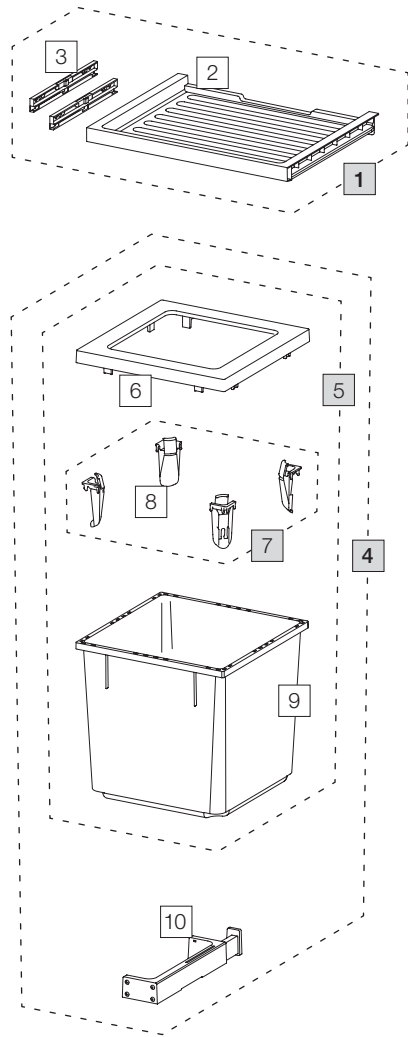

X50 M35 Basic

Art. No. 80.50.203

Waste separation system for pre-existing rails

Art. No.	Name	CHF VAT excluded
1	80.41.201 Drawer 50 Basic	29.00
2	12287 Drawer 50 Basic	24.70
3	13011 Adapter drawer (pair)	8.80
4	80.51.102 Waste separation container X45 M35	122.00
5	12683 Container 35 liter, complet	83.90
6	12247 Covering frame	17.40
7	12252 Bag tightener (4 pcs.)	16.40
8	12721 Bag tightener	4.10
9	12245 Container 35 liter	52.40
10	12625 Ratsche C, complet	39.20

Set

Component parts