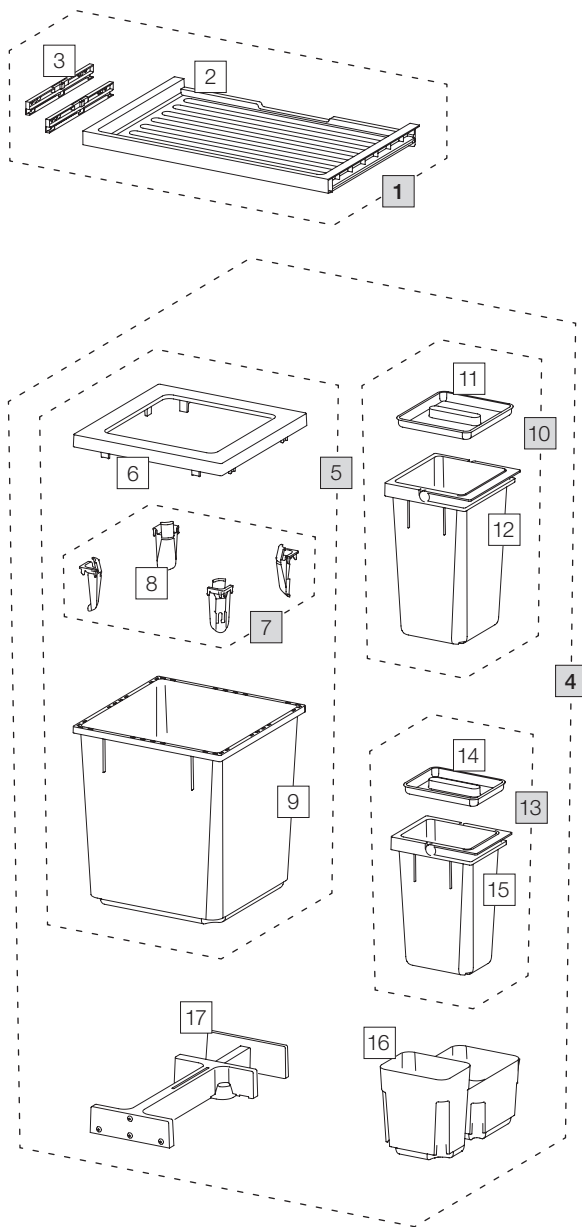

X60 L5 Basic

Art. No. 80.50.401

Waste separation system for pre-existing rails

Art. No.	Name	CHF VAT excluded
1	80.41.401 Drawer 60 Basic	29.00
2	12285 Drawer 60 Basic	24.70
3	13011 Adapter drawer (pair)	8.80
4	80.51.401 Waste separation container X60 L5	169.00
5	12682 Container 40 liter, complet	83.90
6	12247 Covering frame	17.40
7	12252 Bag tightener (4 pcs.)	16.40
8	12721 Bag tightener	4.10
9	12244 Container 40 liter	52.40
10	12940 Container 8 liter, complet	27.10
11	12271 Lid 8 liter	5.90
12	12440 Container 8 liter with handle	21.20
13	12941 Container 5 liter, complet	22.60
14	12272 Lid 5 liter	4.20
15	12441 Container 5 liter with handle	18.40
16	12254 Shell 600, L	19.80
17	12625 Ratchet, complet	39.80

- Set
- Component parts