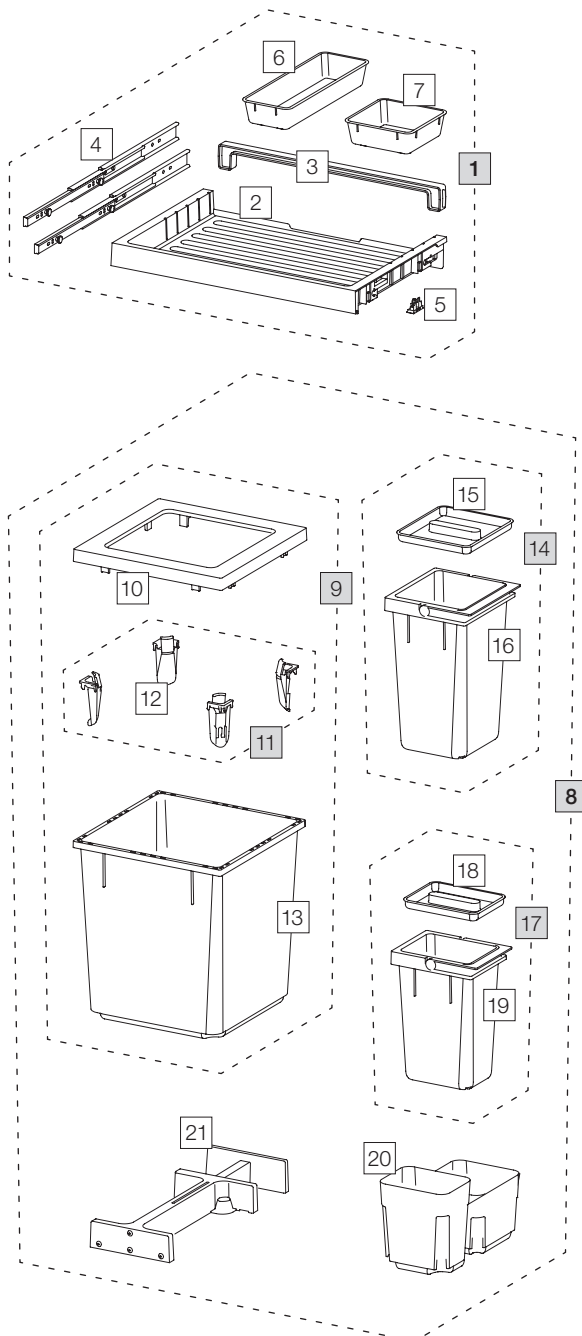

X60 L5 Premium

Art. No. 80.50.402

Waste separation system for pre-existing rails

Art. No.	Name	CHF VAT excluded
1	80.42.401 Drawer 60 Premium	69.00
2	12274 Drawer 60 Premium	29.60
3	12278 Back 60	6.10
4	12283 Rail with bolt (pair)	19.70
5	12948 Clip 18/19 (4 pcs.)	4.20
6	12483 Add-on tray long	9.30
7	12282 Add-on tray	7.40
8	80.51.401 Waste separation container X60 L5	169.00
9	12682 Container 40 liter, complet	83.90
10	12247 Covering frame	17.40
11	12252 Bag tightener (4 pcs.)	16.40
12	12721 Bag tightener	4.10
13	12244 Container 40 liter	52.40
14	12940 Container 8 liter, complet	27.10
15	12271 Lid 8 liter	5.90
16	12440 Container 8 liter with handle	21.20
17	12941 Container 5 liter, complet	22.60
18	12272 Lid 5 liter	4.20
19	12441 Container 5 liter with handle	18.40
20	12254 Shell 600, L	19.80
21	12625 Ratchet, complet	39.80

- Set
- Component parts