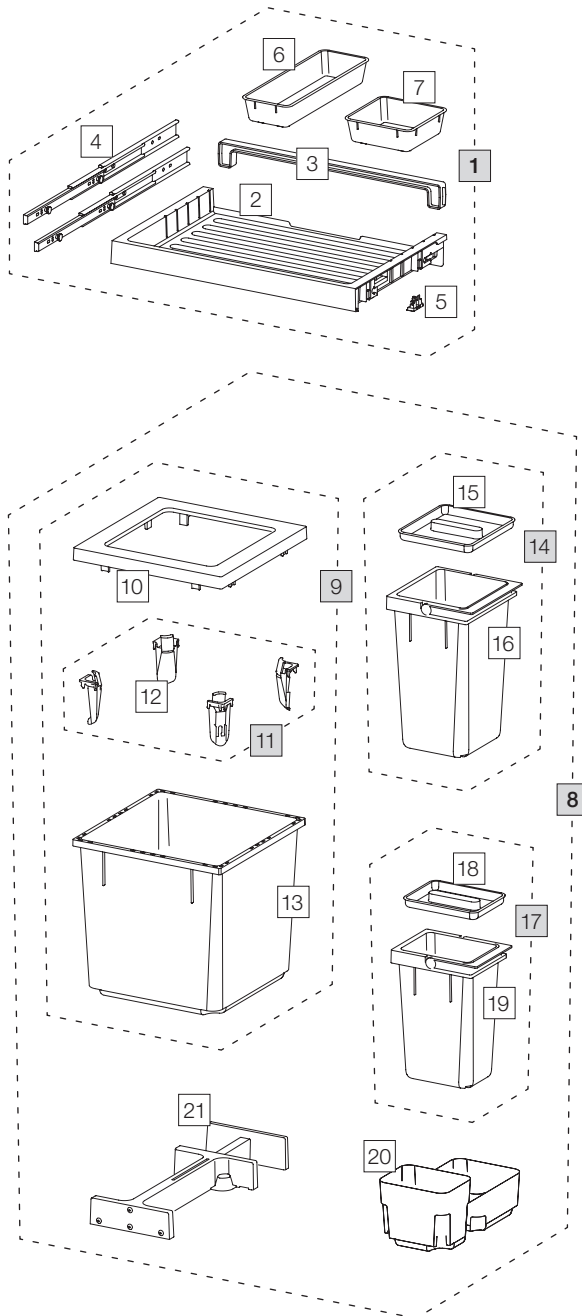

X60 M5 Premium

Art. No. 80.50.404

Waste separation system for pre-existing rails

Art. No.	Name	CHF VAT excluded
1	80.42.401 Drawer 60 Premium	69.00
2	12274 Drawer 60 Premium	29.60
3	12278 Back 60	6.10
4	12283 Rail with bolt (pair)	19.70
5	12948 Clip 18/19 (4 pcs.)	4.20
6	12483 Add-on tray long	9.30
7	12282 Add-on tray	7.40
8	80.51.402 Waste separation container X60 M5	169.00
9	12683 Container 35 liter, complet	83.90
10	12247 Covering frame	17.40
11	12252 Bag tightener (4 pcs.)	16.40
12	12721 Bag tightener	4.10
13	12245 Container 35 liter	52.40
14	12940 Container 8 liter, complet	27.10
15	12271 Lid 8 liter	5.90
16	12440 Container 8 liter with handle	21.20
17	12941 Container 5 liter, complet	22.60
18	12272 Lid 5 liter	4.20
19	12441 Container 5 liter with handle	18.40
20	12255 Shell 600, M	19.20
21	12625 Ratchet, complet	39.80