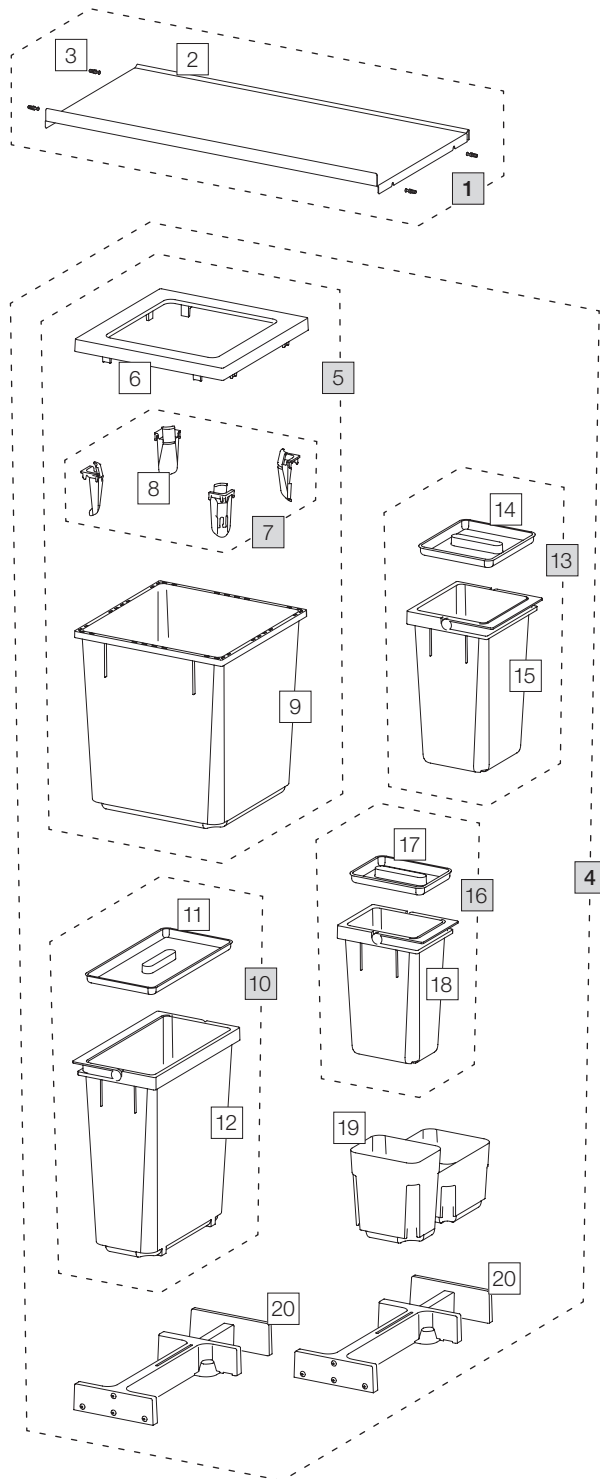

X80 L6 Basic

Art. No. 80.50.501

Waste separation system for pre-existing rails

Art. No.	Name	CHF VAT excluded
1	80.41.501 Lid 80 Basic	62.00
2	12291 Lid 80 Basic	58.70
3	12881 Connecting bolt (4 pcs.)	3.90
4	80.51.501 Waste separation container X80 L6	219.00
5	12682 Container 40 liter, complet	83.90
6	12247 Covering frame	17.40
7	12252 Bag tightener (4 pcs.)	16.40
8	12721 Bag tightener	4.10
9	12244 Container 40 liter	52.40
10	12943 Container 18 liter, complet	40.40
11	12387 Lid 18 liter	8.10
12	12452 Container 18 liter with handle	32.30
13	12940 Container 8 liter, complet	27.10
14	12271 Lid 8 liter	5.90
15	12440 Container 8 liter with handle	21.20
16	12941 Container 5 liter, complet	22.60
17	12272 Lid 5 liter	4.20
18	12441 Container 5 liter with handle	18.40
19	12254 Shell 600, L	19.80
20	12625 Ratchet, complet	39.80

- Set
- Component parts