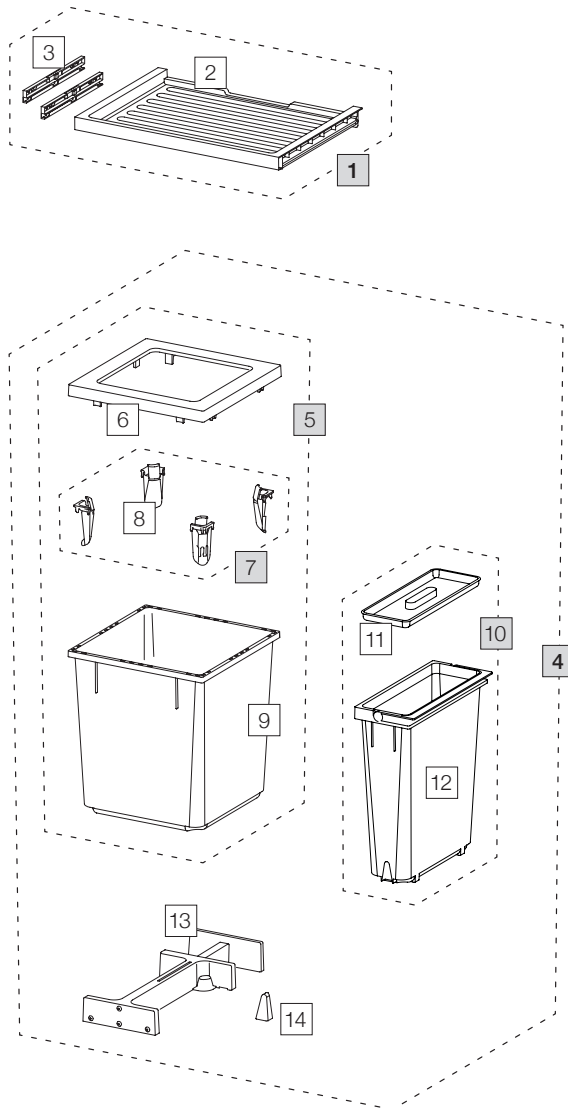

# X55 L7 Basic

Art. No. 80.50.305

Waste separation system for pre-existing rails

Art. No.	Name	CHF VAT excluded
<b>1</b>	<b>80.42.301 Drawer 55 Basic</b>	<b>31.00</b>
2	12286 Drawer 55 Basic	26.20
3	13011 Adapter drawer (pair)	9.40
<b>4</b>	<b>80.51.303 Waste separation container X55 L7</b>	<b>152.00</b>
5	12682 Container 40 liter, complet	88.80
6	12247 Covering frame	18.40
7	12252 Bag tightener (4 pcs.)	17.40
8	12721 Bag tightener	4.40
9	12244 Container 40 liter	55.50
10	13023 Container 12.5 liter, complet	32.30
11	12387 Lid 11.5/12.5 liter	7.90
12	12455 Container 12.5 liter with handle	24.40
13	12625 Ratchet, complet	42.10
14	12260 Wedge	2.00

- Set
- Component parts