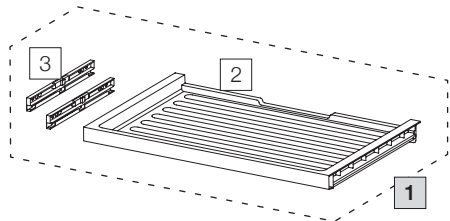

# X60 L7 Basic

Art. No. 80.50.405

**Waste separation system for pre-existing rails**

Art. No.	Name	CHF VAT excluded
<b>1</b>	<b>80.42.401 Drawer 60 Basic</b>	<b>31.00</b>
2	12285 Drawer 60 Basic	26.20
3	13011 Adapter drawer (pair)	9.40
<b>4</b>	<b>80.51.403 Waste separation container X60 L7</b>	<b>152.00</b>
5	12682 Container 40 liter, complet	88.80
6	12247 Covering frame	18.40
7	12252 Bag tightener (4 pcs.)	17.40
8	12721 Bag tightener	4.40
9	12244 Container 40 liter	55.50
10	12943 Container 18 liter, complet	42.80
11	12313 Lid 11/15/18 liter	8.60
12	12452 Container 18 liter with handle	34.20
13	12625 Ratchet, complet	42.10

- Set
- Component parts