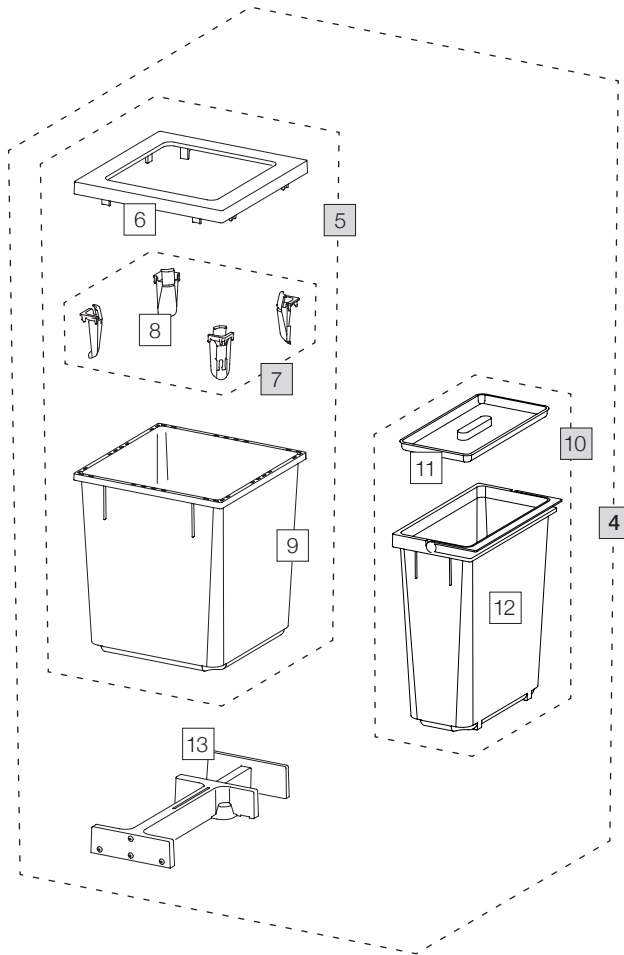

# X60 L7 Basic

Art. No. 80.50.405

**Waste separation system for pre-existing rails**

Art. No.	Name	CHF VAT excluded
<b>1</b>	<b>80.42.401 Drawer 60 Basic</b>	<b>31.00</b>
2	12285 Drawer 60 Basic	26.20
3	13011 Adapter drawer (pair)	9.40
<b>4</b>	<b>80.51.403 Waste separation container X60 L7</b>	<b>152.00</b>
5	12682 Container 40 liter, complet	88.80
6	12247 Covering frame	18.40
7	12252 Bag tightener (4 pcs.)	17.40
8	12721 Bag tightener	4.40
9	12244 Container 40 liter	55.50
10	12943 Container 18 liter, complet	42.80
11	12313 Lid 11/15/18 liter	8.60
12	12452 Container 18 liter with handle	34.20
13	12625 Ratchet, complet	42.10

- Set
- Component parts