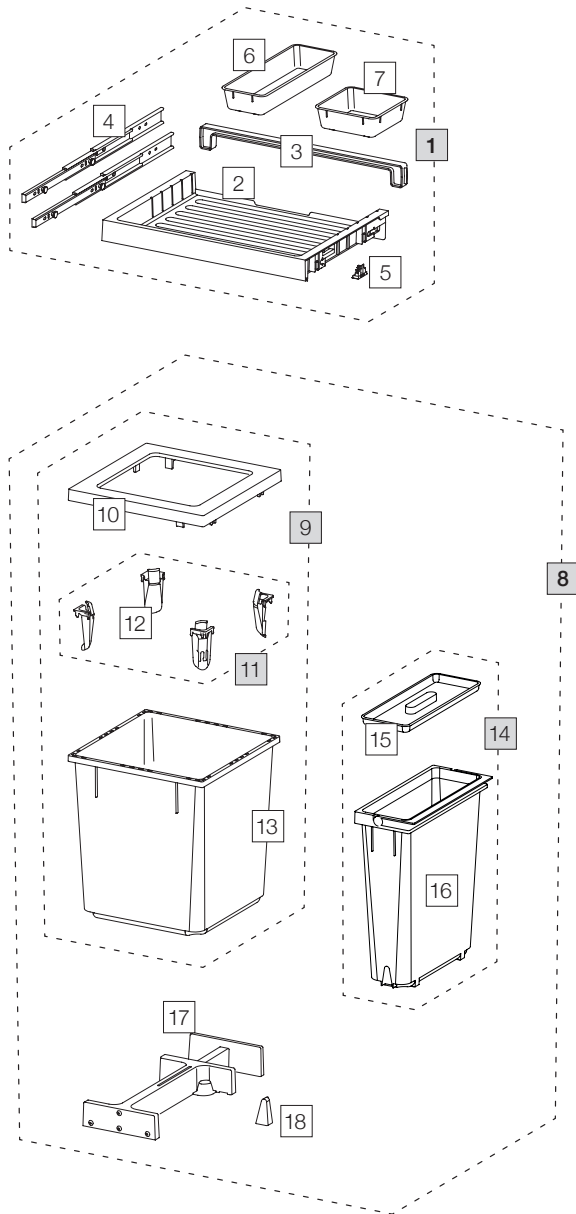

X55 L7 Premium

Art. No. 80.50.306

Waste separation system for pre-existing rails

Art. No.	Name	CHF VAT excluded
1	80.42.301 Drawer 55 Premium	73.00
2	12275 Drawer 55 Premium	31.40
3	12279 Back 55	6.50
4	12283 Rail with bolt (pair)	20.90
5	12948 Clip 18/19 (4 pcs.)	4.50
6	12483 Add-on tray long	9.90
7	12282 Add-on tray	7.90
8	80.51.303 Waste separation container X55 L7	152.00
9	12682 Container 40 liter, complet	88.80
10	12247 Covering frame	18.40
11	12252 Bag tightener (4 pcs.)	17.40
12	12721 Bag tightener	4.40
13	12244 Container 40 liter	55.50
14	13023 Container 12.5 liter, complet	32.30
15	12387 Lid 11.5/12.5 liter	7.90
16	12455 Container 12.5 liter with handle	24.40
17	12625 Ratchet, complet	42.10
18	12260 Wedge	2.00

- Set
- Component parts