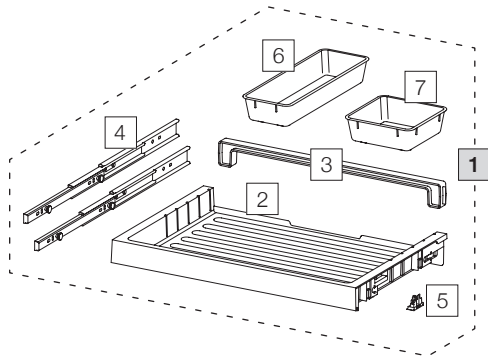

X60 L7 Premium

Art. No. 80.50.406

Waste separation system for pre-existing rails

Art. No.	Name	CHF VAT excluded
1	80.42.401 Drawer 60 Premium	73.00
2	12274 Drawer 60 Premium	31.40
3	12278 Back 60	6.50
4	12283 Rail with bolt (pair)	20.90
5	12948 Clip 18/19 (4 pcs.)	4.50
6	12483 Add-on tray long	9.90
7	12282 Add-on tray	7.90
8	80.51.403 Waste separation container X60 L7	152.00
9	12682 Container 40 liter, complet	88.80
10	12247 Covering frame	18.40
11	12252 Bag tightener (4 pcs.)	17.40
12	12721 Bag tightener	4.40
13	12244 Container 40 liter	55.50
14	12943 Container 18 liter, complet	42.80
15	12313 Lid 11/15/18 liter	8.60
16	12452 Container 18 liter with handle	34.20
17	12625 Ratchet, complet	42.10

- Set
- Component parts