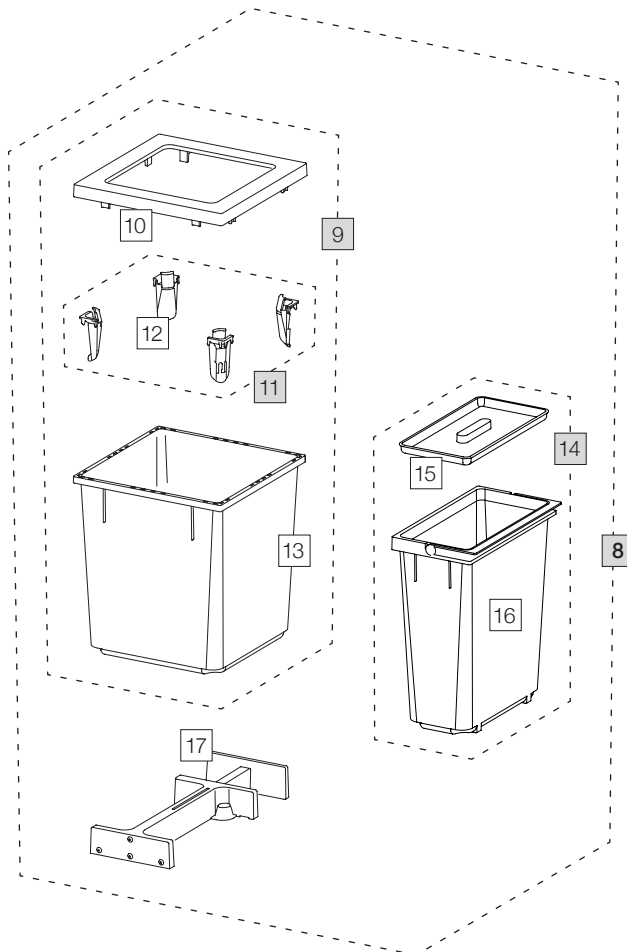

X60 L7 Premium

Art. No. 80.50.406

Waste separation system for pre-existing rails

Art. No.	Name	CHF VAT excluded
1	80.42.401 Drawer 60 Premium	73.00
2	12274 Drawer 60 Premium	31.40
3	12278 Back 60	6.50
4	12283 Rail with bolt (pair)	20.90
5	12948 Clip 18/19 (4 pcs.)	4.50
6	12483 Add-on tray long	9.90
7	12282 Add-on tray	7.90
8	80.51.403 Waste separation container X60 L7	152.00
9	12682 Container 40 liter, complet	88.80
10	12247 Covering frame	18.40
11	12252 Bag tightener (4 pcs.)	17.40
12	12721 Bag tightener	4.40
13	12244 Container 40 liter	55.50
14	12943 Container 18 liter, complet	42.80
15	12313 Lid 11/15/18 liter	8.60
16	12452 Container 18 liter with handle	34.20
17	12625 Ratchet, complet	42.10

- Set
- Component parts