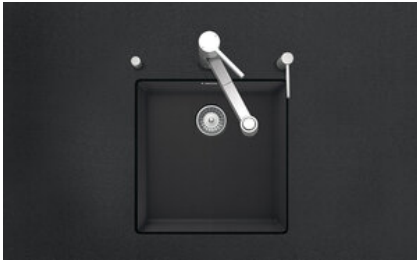

Brooklyn BYK N 100U

[> Web link](#)

Fitting style
Undermount bowls

Model
BYK N 100U

Material
Cristalite Plus

Article no.
10.103.292.00

Cabinet size
50 cm

Basket
3½" Space-saving

Color
Nero

Price CHF
891.- excl. VAT

Dimensions
400x400x200mm

Basket pre-assembly
without valve assembly

Dispenser - mounting option
Free choice of positioning

Standard pull-up knob

Prime

Prices (as of 05.05.26/excl. VAT)

Product description

Material

Granite sinks Cristalite Plus: Schock sinks are composed of approx. 80 % quartz, the hardest component of granite. The quartz is bound by the highest quality of acrylic. The composition of acrylic and quartz makes the sinks extremely resistant against scratches and dirt and is responsible for their longevity.