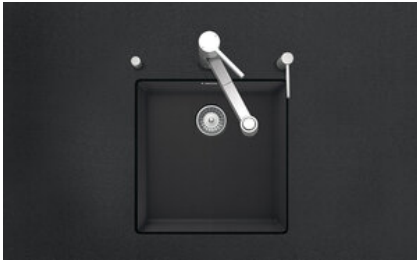

Brooklyn BYK N 100U

[> Web link](#)

Fitting style
Undermount bowls

Model
BYK N 100U

Material
Cristalite Plus

Article no.
10.103.292.00

Cabinet size
50 cm

Basket
3½" Space-saving

Color
Nero

Price CHF
891.- excl. VAT

Dimensions
400x400x200mm

Basket pre-assembly
without valve assembly

Dispenser - mounting option
Free choice of positioning

Standard pull-up knob

Prime

Prices (as of 20.06.26/excl. VAT)

Product description

Material

Granite sinks Cristalite Plus: Schock sinks are composed of approx. 80 % quartz, the hardest component of granite. The quartz is bound by the highest quality of acrylic. The composition of acrylic and quartz makes the sinks extremely resistant against scratches and dirt and is responsible for their longevity.