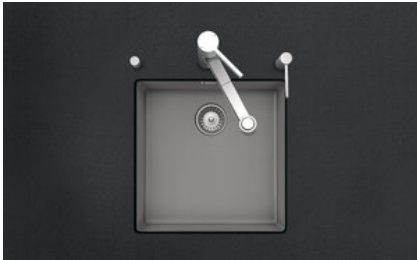

Brooklyn[> Web link](#)**Fitting style**
Undermount bowls**Model****Material**
Cristalite Plus**Article no.**
10.103.294.00**Cabinet size**
50 cm**Basket**
3½" Space-saving**Color**
Croma**Price CHF**
456.- excl. VAT**Dimensions**
400x400x200mm**Dispenser - mounting option**
Free choice of positioning**Standard pull-up knob**

Prime

Product description**Material**

Granite sinks Cristalite Plus: Schock sinks are composed of approx. 80 % quartz, the hardest component of granite. The quartz is bound by the highest quality of acrylic. The composition of acrylic and quartz makes the sinks extremely resistant against scratches and dirt and is responsible for their longevity.