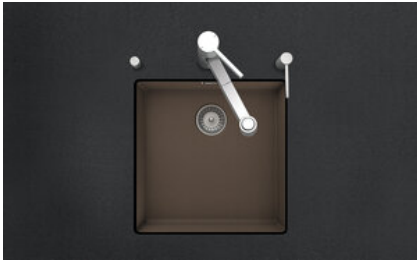

**Brooklyn**[> Web link](#)**Fitting style**  
Undermount bowls**Model****Material**  
Cristalite Plus**Article no.**  
10.103.295.00**Cabinet size**  
50 cm**Basket**  
3½" Space-saving**Color**  
Mocha**Price CHF**  
456.- excl. VAT**Dimensions**  
400x400x200mm**Dispenser - mounting option**  
Free choice of positioning**Standard pull-up knob**

Prime

**Product description****Material**

Granite sinks Cristalite Plus: Schock sinks are composed of approx. 80 % quartz, the hardest component of granite. The quartz is bound by the highest quality of acrylic. The composition of acrylic and quartz makes the sinks extremely resistant against scratches and dirt and is responsible for their longevity.