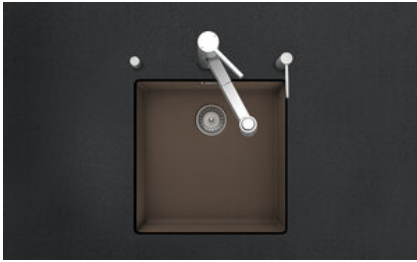

Brooklyn[> Web link](#)**Fitting style**
Undermount bowls**Model****Material**
Cristalite Plus**Article no.**
10.103.295.00**Cabinet size**
50 cm**Basket**
3½" Space-saving**Color**
Mocha**Price CHF**
456.- excl. VAT**Dimensions**
400x400x200mm**Dispenser - mounting option**
Free choice of positioning**Standard pull-up knob**

Prime

Product description**Material**

Granite sinks Cristalite Plus: Schock sinks are composed of approx. 80 % quartz, the hardest component of granite. The quartz is bound by the highest quality of acrylic. The composition of acrylic and quartz makes the sinks extremely resistant against scratches and dirt and is responsible for their longevity.