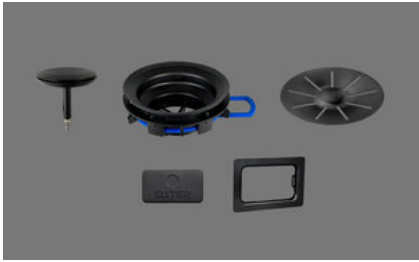

3 1/2" TouchFlow | Matte black > Web link

Model
3 1/2" TouchFlow | Matte black
Article no.
40.002.991.02

Price CHF
140.- excl. VAT

Dimensions
0x0x0mm

Product description

Additional cost for coated valve components:
3 1/2" TouchFlow, sFlow type M, Ø 98 mm, DEC coating, matte black

Contents of delivery:
Strainer insert, overflow stop and overflow cap with DEC coating, matte black, for Linero Cristadur