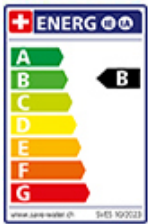

Professional spray

Surface

Chrome

Price CHF

961.- excl. VAT

Product description

Label Swiss Energy

**Pivoting Range**

360°

Flow Rate

10.00 (l / min (3bar))

Water connection

Flexible connecting hose

Extra

Ceramic cartridge