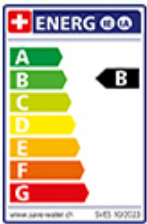

Professional spray

Surface

Chrome

Price CHF

961.- - excl. VAT

Product description

Label Swiss Energy

**Pivoting Range**

360°

Flow Rate

10.00 (l / min (3bar))

Water connection

Flexible connecting hose

Extra

Ceramic cartridge