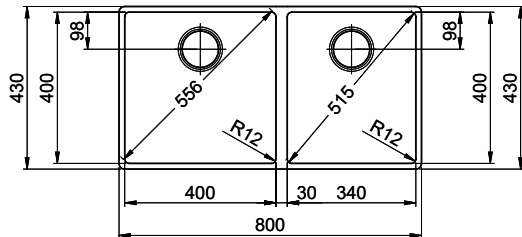

Bohrung für Zug- und Druckknöpfe ø14
Bohrung für Drehknopf ø25
Trou pour boutons et Pousoirs de commande ø14
Trou pour bouton rotatif ø25
Foro per Pomelli tiranti e Pomelli pulsanti ø14
Foro per Pomolo girevoli ø25

Bohrung für Zug- und Druckknöpfe ø14
Bohrung für Drehknopf ø25
Trou pour boutons et Pousoirs de commande ø14
Trou pour bouton rotatif ø25
Foro per Pomelli tiranti e Pomelli pulsanti ø14
Foro per Pomolo girevoli ø25