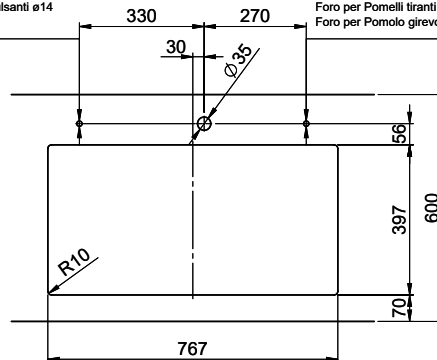

Bohrung für Zug- und Druckknöpfe ø14
Bohrung für Drehknopf ø25
Trou pour boutons et Pousoirs de commande ø14
Trou pour bouton rotatif ø25
Foro per Pomelli tiranti e Pomelli pulsanti ø14
Foro per Pomolo girevoli ø25

Bohrung für Zug- und Druckknöpfe ø14
Bohrung für Drehknopf ø25
Trou pour boutons et Pousoirs de commande ø14
Trou pour bouton rotatif ø25
Foro per Pomelli tiranti e Pomelli pulsanti ø14
Foro per Pomolo girevoli ø25