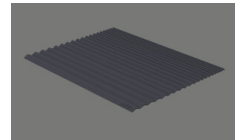

Product description

All Accento models are handmade.

Accessory

Optional accessories

> Weblink
40.000.912.00 / CHF
106.-
Colander, perforated

> Weblink
40.001.289.00 / CHF
106.-
Colander, unperforated

> Weblink
40.000.909.00 / CHF
151.-
Chopping board, made of
glass, white

> Weblink
40.001.277.00 / CHF
151.-
Chopping board, made of
plastic

> Weblink
40.001.138.00 / CHF
125.-
Inox Pad

> Weblink
40.002.008.00 / CHF 51.-
Maro dish drainer mat,
Dark Grey

Spares

You can find the compatible range of spares here [> Weblink](#)