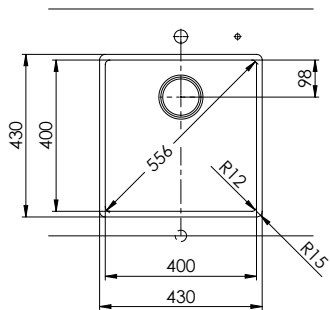

Accento A 40IF