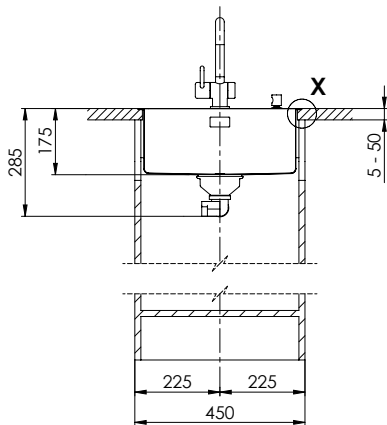

Accento A 40IF