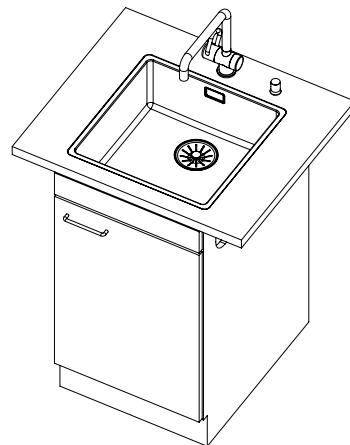

Accento A 40IF