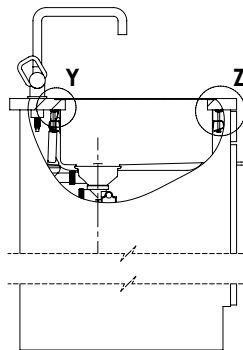

Accento A 40IF