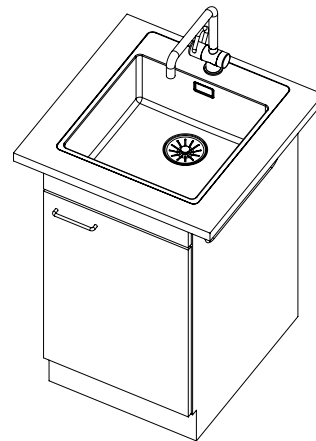

Accento A 40IF/A