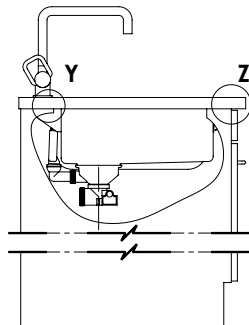

Accento A 40IF/A