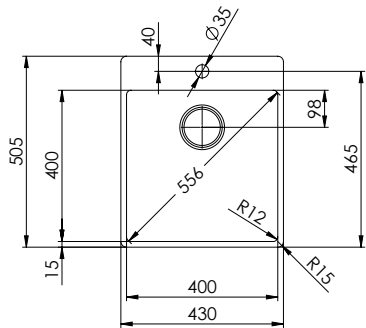

Accento A 40IF/A