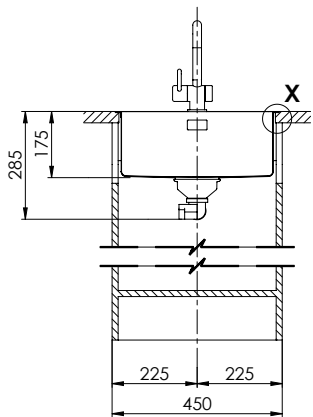

Accento A 40IF/A