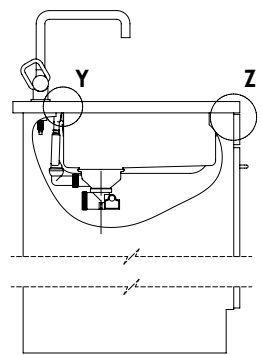

Accento A 551F