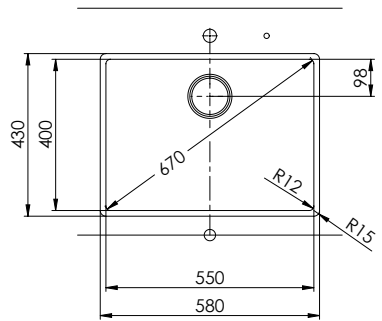

Accento A 551F