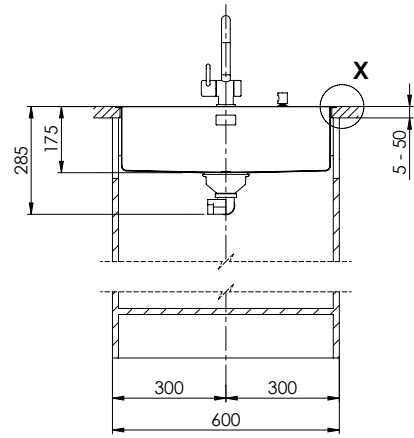

Accento A 551F