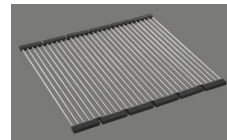

Product description

All Accento models are handmade.

Accessory

Optional accessories

> Weblink
40.001.289.00 / CHF 106.-
Colander, unperforated

> Weblink
40.000.912.00 / CHF 106.-
Colander, perforated

> Weblink
40.000.909.00 / CHF 151.-
Chopping board, made of glass, white

> Weblink
40.001.277.00 / CHF 151.-
Chopping board, made of plastic

> Weblink
40.001.138.00 / CHF 125.-
Inox Pad

> Weblink
40.002.008.00 / CHF 51.-
Maro dish drainer mat, Dark Grey

Compatible Articles

> Weblink
40.001.447.00 / CHF 923.-
Suter Merano