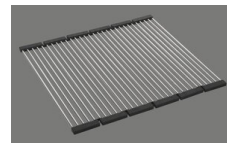

> Weblink
40.001.138.00 / CHF 125.-
Inox Pad