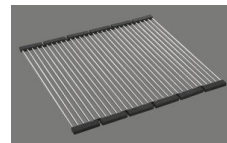

Product description

All Accento models are handmade.

Accessory

Optional accessories

> Weblink
40.000.912.00 / CHF 106.-
Colander, perforated

> Weblink
40.001.289.00 / CHF 106.-
Colander, unperforated

> Weblink
40.000.909.00 / CHF 151.-
Chopping board, made of glass, white

> Weblink
40.001.277.00 / CHF 151.-
Chopping board, made of plastic

> Weblink
40.001.138.00 / CHF 125.-
Inox Pad

> Weblink
40.002.008.00 / CHF 51.-
Maro dish drainer mat, Dark Grey

Spares

You can find the compatible range of spares here [> Weblink](#)