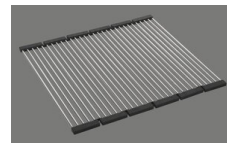

Product description

All Accento models are handmade.

Accessory

Optional accessories

> Weblink
40.000.912.00 / CHF 106.-
Colander, perforated

> Weblink
40.001.289.00 / CHF 106.-
Colander, unperforated

> Weblink
40.000.909.00 / CHF 151.-
Chopping board, made of glass, white

> Weblink
40.001.277.00 / CHF 151.-
Chopping board, made of plastic

> Weblink
40.001.138.00 / CHF 125.-
Inox Pad

> Weblink
40.002.008.00 / CHF 51.-
Maro dish drainer mat, Dark Grey

Spares

You can find the compatible range of spares here > [Weblink](#)