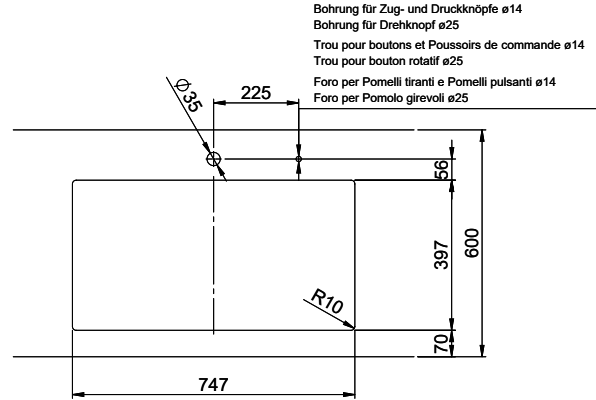

Bohrung für Zug- und Druckknöpfe ø14
Bohrung für Drehknopf ø25
Trou pour boutons et Pousoirs de commande ø14
Trou pour bouton rotatif ø25
Foro per Pomelli tranti e Pomelli pulsanti ø14
Foro per Pomolo girevoli ø25