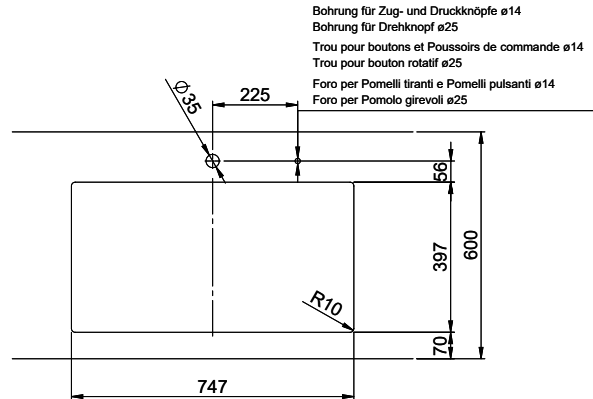

Bohrung für Zug- und Druckknöpfe ø14
Bohrung für Drehknopf ø25
Trou pour boutons et Pousoirs de commande ø14
Trou pour bouton rotatif ø25
Foro per Pomelli tranti e Pomelli pulsanti ø14
Foro per Pomolo girevoli ø25