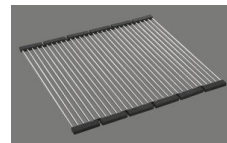

Product description

All Accento models are handmade.

Accessory

Optional accessories

> Weblink
40.001.289.00 / CHF 106.-
Colander, unperforated

> Weblink
40.000.912.00 / CHF 106.-
Colander, perforated

> Weblink
40.000.909.00 / CHF 151.-
Chopping board, made of glass, white

> Weblink
40.001.277.00 / CHF 151.-
Chopping board, made of plastic

> Weblink
40.001.138.00 / CHF 125.-
Inox Pad

> Weblink
40.002.008.00 / CHF 51.-
Maro dish drainer mat, Dark Grey

Spares

You can find the compatible range of spares here [> Weblink](#)