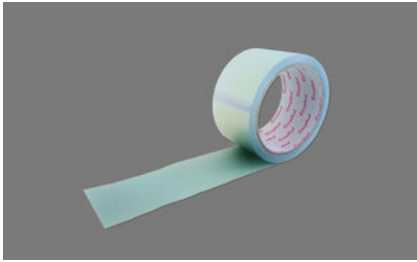

Alukleb A2

[> Web link](#)

Article no.
40.001.925.00

Price CHF
19.- excl. VAT

Product description

Naber Compair Steel flow 150 Exhaust Duct System Alu Tape A2 Aluminum

- Pure aluminum tape according to DIN 4102, building material class A2
- Foil thickness 0.025 mm
- Width 50 mm
- 1 roll = 10 m

Planning note To connect Naber Steel flow (connection 222 x 89 mm) with BORA Ecotube (connection 245 x 89 mm), a Steel Flow Adapter (SF-BA 150 Adapter, 40.002.002.00) is available / can be ordered separately.