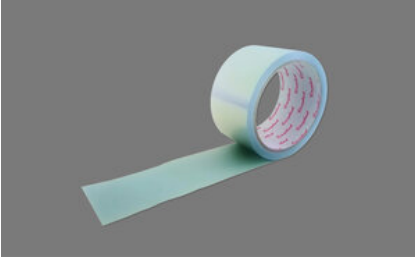

Alukleb A2

[> Web link](#)

Article no.
40.001.925.00

Price CHF
19.- excl. VAT

Product description

Naber Compair Steel flow 150 Exhaust Duct System Alu Tape A2 Aluminum

- Pure aluminum tape according to DIN 4102, building material class A2
- Foil thickness 0.025 mm
- Width 50 mm
- 1 roll = 10 m

Planning note To connect Naber Steel flow (connection 222 x 89 mm) with BORA Ecotube (connection 245 x 89 mm), a Steel Flow Adapter (SF-BA 150 Adapter, 40.002.002.00) is available / can be ordered separately.