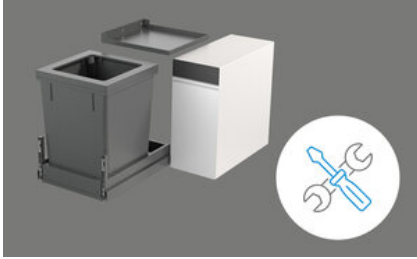

Assembly service Müllex X40 L35 Vara[> Web link](#)

Article no.
825.000.002.80

Price CHF
120.- excl. VAT

Product description**Assembly service Laufen Switzerland**

- Save time and reduce the risk of errors by taking advantage of Laufen Switzerland's installation service. We recommend that you always take advantage of this service.
- This automatically extends the guarantee by 1 year to a total of 3 years.
- For the installation of Laufen Vara Epoc, the kitchen must be drained, the sink installed, fresh water and waste water connections installed and functional and the power connection (230V, 16A fuse, type 23) ensured.
- Dates by arrangement (the lead time for an installation order is approx. 20 working days)