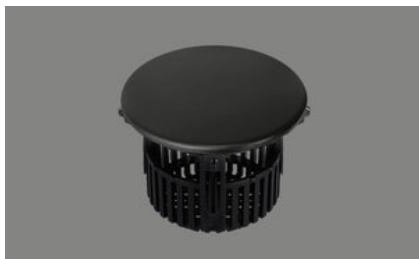

Basket insert Desino, Type M, matt black[> Web link](#)**Article no.**
40.002.830.00**Price CHF**
148.- excl. VAT**Product description**

Basket insert Tipo Desino, sFlow type M, stainless steel with DEC coating, matt black, dimensions Ø 90 x 66/75 mm, for Linero Cristadur

The Desino is dishwasher-safe and can be cleaned completely or separately up to a maximum temperature of 65°C.