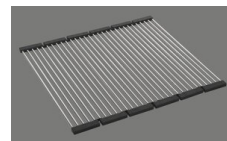

> Weblink
40.001.138.00 / CHF
125.-
Inox Pad