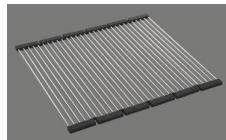

> Weblink
40.001.138.00 / CHF
125.-
Inox Pad