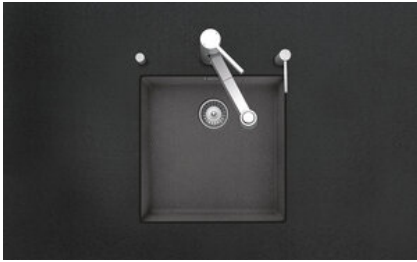

Brooklyn BYK N 100U[> Web link](#)**Fitting style**
Undermount bowls**Model**
BYK N 100U**Material**
Cristalite Plus**Article no.**
10.103.510.00**Cabinet size**
50 cm**Basket**
3½" Space-saving**Color**
Asphalt**Price CHF**
456.- excl. VAT**Dimensions**
400x400x200mm**Dispenser - mounting option**
Free choice of positioning**Standard pull-up knob**

Prime

Product description**Material**

Granite sinks Cristalite Plus: Schock sinks are composed of approx. 80 % quartz, the hardest component of granite. The quartz is bound by the highest quality of acrylic. The composition of acrylic and quartz makes the sinks extremely resistant against scratches and dirt and is responsible for their longevity.