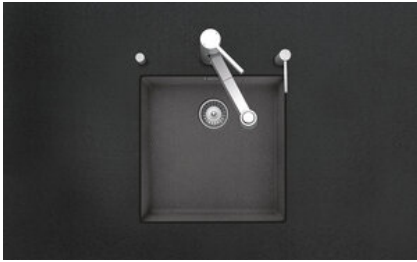

Brooklyn BYK N 100U[> Web link](#)

Fitting style
Undermount bowls

Model
BYK N 100U

Material
Cristalite Plus

Article no.
10.103.510.00

Cabinet size
50 cm

Basket
3½" Space-saving

Color
Asphalt

Price CHF
456.- excl. VAT

Dimensions
400x400x200mm

Dispenser - mounting option
Free choice of positioning

Standard pull-up knob

Prime

Product description**Material**

Granite sinks Cristalite Plus: Schock sinks are composed of approx. 80 % quartz, the hardest component of granite. The quartz is bound by the highest quality of acrylic. The composition of acrylic and quartz makes the sinks extremely resistant against scratches and dirt and is responsible for their longevity.