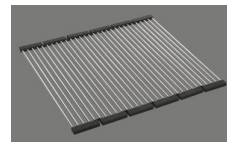

> Weblink
40.001.138.00 / CHF
125.-
Inox Pad

Spares

You can find the compatible range of spares here > [Weblink](#)