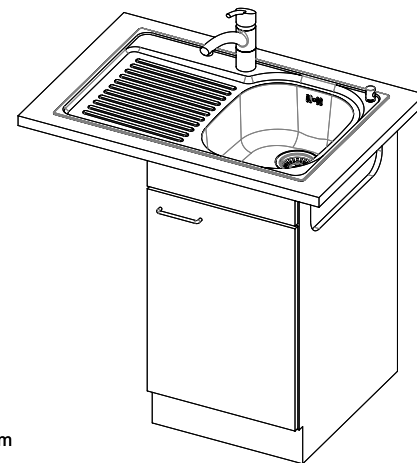

Holz / Bois / Legno h = >28 mm
Stein / Pierre / Pietra h = 28 - 32 mm