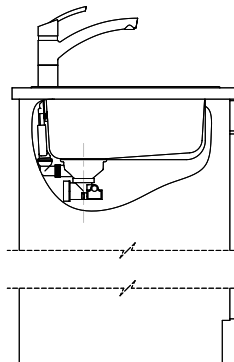

Holz / Bois / Legno h = >28 mm
Stein / Pierre / Pietra h = 28 - 32 mm