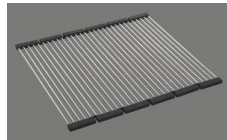

> Weblink
40.001.138.00 / CHF 125.-
Inox Pad