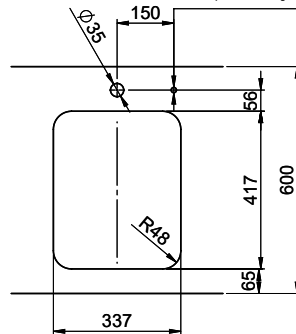

Bohrung für Zug- und Druckknöpfe ø14
Bohrung für Drehknopf ø25
Trou pour boutons et Pousoirs de commande ø14
Trou pour bouton rotatif ø25
Foro per Pomelli tiranti e Pomelli pulsanti ø14
Foro per Pomolo girevoli ø25