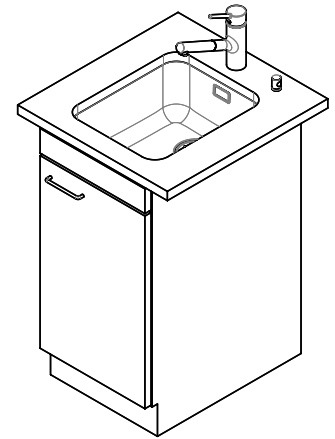

Bohrung für Zug- und Druckknöpfe ø14
Bohrung für Drehknopf ø25
Trou pour boutons et Pousoirs de commande ø14
Trou pour bouton rotatif ø25
Foro per Pomelli tiranti e Pomelli pulsanti ø14
Foro per Pomolo girevoli ø25