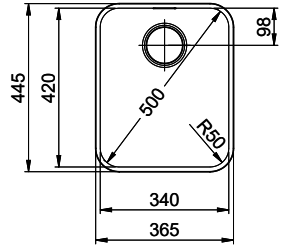

Bohrung für Zug- und Druckknöpfe ø14
Bohrung für Drehknopf ø25
Trou pour boutons et Pousoirs de commande ø14
Trou pour bouton rotatif ø25
Foro per Pomelli tiranti e Pomelli pulsanti ø14
Foro per Pomolo girevoli ø25