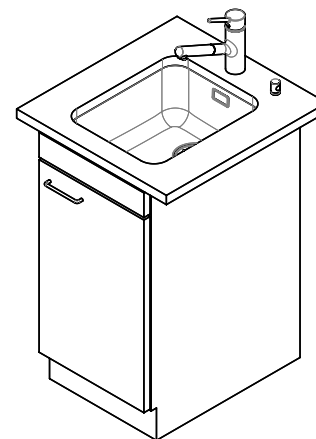

Bohrung für Zug- und Druckknöpfe ø14
Bohrung für Drehknopf ø25
Trou pour boutons et Pousoirs de commande ø14
Trou pour bouton rotatif ø25
Foro per Pomelli tiranti e Pomelli pulsanti ø14
Foro per Pomolo girevoli ø25