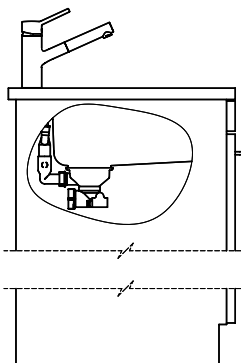

Bohrung für Zug- und Druckknöpfe ø14
Bohrung für Drehknopf ø25
Trou pour boutons et Pousoirs de commande ø14
Trou pour bouton rotatif ø25
Foro per Pomelli tiranti e Pomelli pulsanti ø14
Foro per Pomolo girevoli ø25