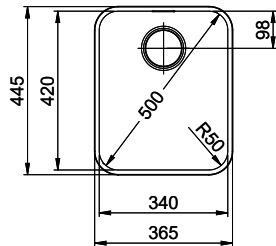

Bohrung für Zug- und Druckknöpfe ø14
Bohrung für Drehknopf ø25
Trou pour boutons et Pousoirs de commande ø14
Trou pour bouton rotatif ø25
Foro per Pomelli tiranti e Pomelli pulsanti ø14
Foro per Pomolo girevoli ø25