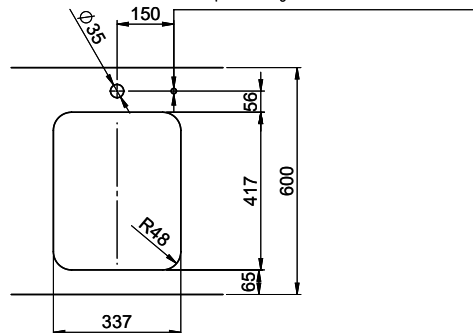

Bohrung für Zug- und Druckknöpfe ø14
Bohrung für Drehknopf ø25
Trou pour boutons et Pousoirs de commande ø14
Trou pour bouton rotatif ø25
Foro per Pomelli tiranti e Pomelli pulsanti ø14
Foro per Pomolo girevoli ø25