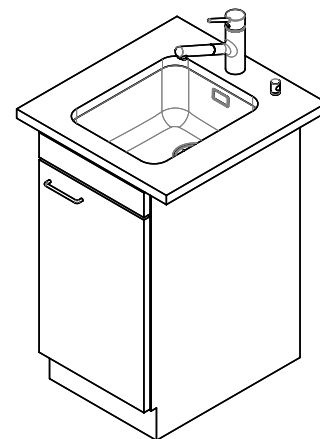

Bohrung für Zug- und Druckknöpfe ø14
Bohrung für Drehknopf ø25
Trou pour boutons et Pousoirs de commande ø14
Trou pour bouton rotatif ø25
Foro per Pomelli tiranti e Pomelli pulsanti ø14
Foro per Pomolo girevoli ø25