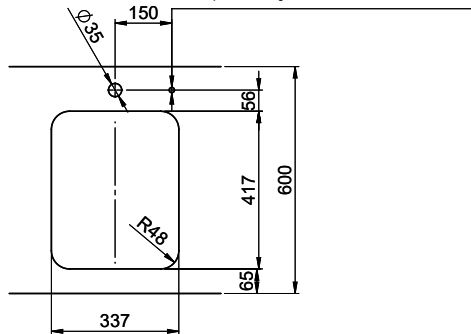

Bohrung für Zug- und Druckknöpfe ø14
Bohrung für Drehknopf ø25
Trou pour boutons et Pousoirs de commande ø14
Trou pour bouton rotatif ø25
Foro per Pomelli tiranti e Pomelli pulsanti ø14
Foro per Pomolo girevoli ø25