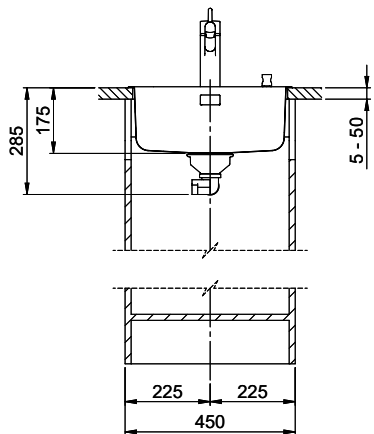

DETAIL X
MAßSTAB 1 : 2