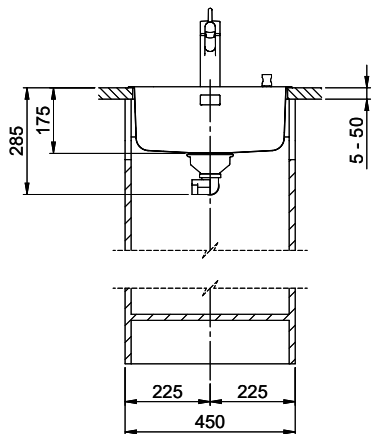

DETAIL X
MAßSTAB 1 : 2