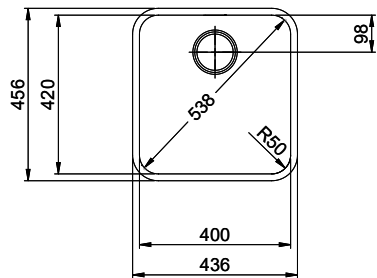

DETAIL X
MAßSTAB 1 : 2