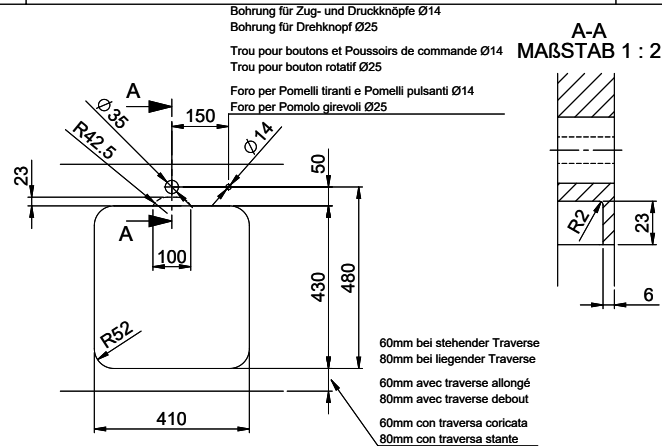

DETAIL X
MAßSTAB 1 : 2