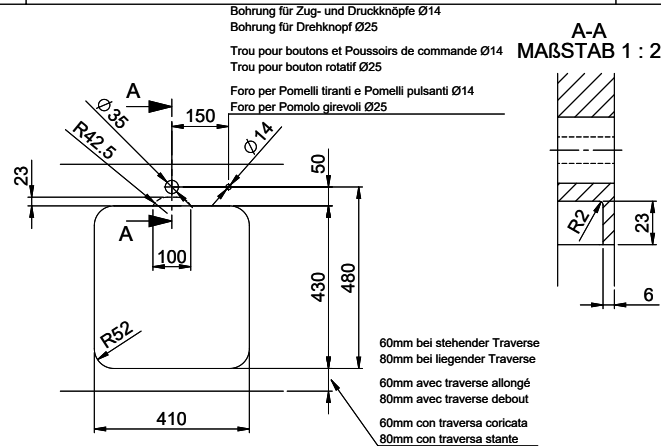

DETAIL X
MAßSTAB 1 : 2