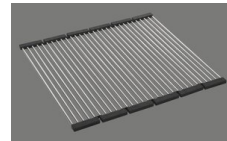

> Weblink
40.001.138.00 / CHF 125.-
Inox Pad