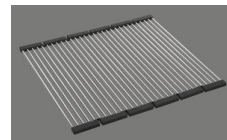

> Weblink
40.001.138.00 / CHF 125.-
Inox Pad