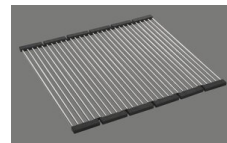

> Weblink
40.001.138.00 / CHF 125.-
Inox Pad