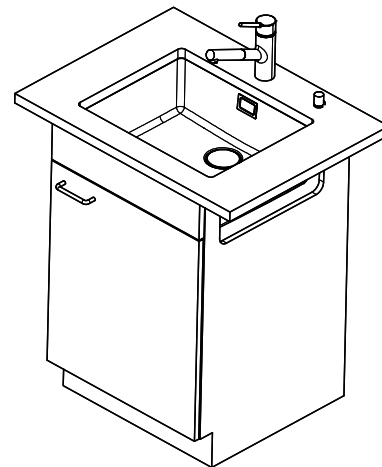

Bohrung für Zug- und Druckknöpfe Ø14
Bohrung für Drehknopf Ø25
Trou pour boutons et Pousoirs de commande Ø14
Trou pour bouton rotatif Ø25
Foro per Pomelli tiranti e Pomelli pulsanti Ø14
Foro per Pomolo girevoli Ø25