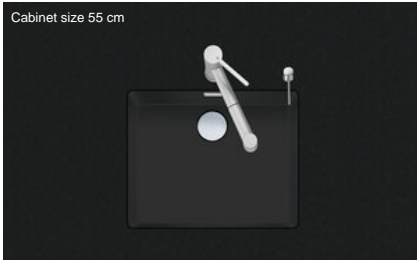

Linero Cristadur LIO CD 50U/2

[> Web link](#)

Cabinet size 55 cm

Fitting style
Undermount bowls

Model
Cristadur LIO CD 50U/2

Material
Cristadur

Article no.
10.105.310.00

Cabinet size
55 cm

Basket
3½" TouchFlow Desino

Color
Puro

VRG
0.19

Price CHF
1'647.- excl. VAT

Dimensions
500x400x165mm

Corner radius
15 mm

Overflow and drain technology

Desino: Concealed drain with basket underneath - type M, for granite sinks