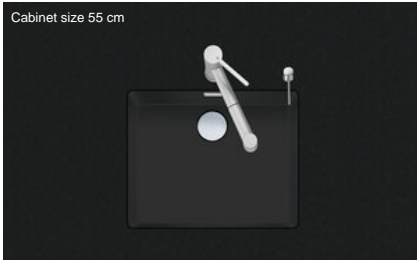

Linero Cristadur LIO CD 50U/2

[> Web link](#)

Fitting style
Undermount bowls

Model
Cristadur LIO CD 50U/2

Material
Cristadur

Article no.
10.105.310.00

Cabinet size
55 cm

Basket
3½" TouchFlow Desino

Color
Puro

VRG
0.19

Price CHF
1'647.- excl. VAT

Dimensions
500x400x165mm

Corner radius
15 mm

Overflow and drain technology

Desino: Concealed drain with basket underneath - type M, for granite sinks

Swivelling TouchFlow overflow cap for granite sinks

Basket pre-assembly

Basket pre-assembly ex works

Dispenser - mounting option

Free choice of positioning

Overflow and drain technology

Standard pull-up knob

Prices (as of 23.06.26/excl. VAT)

Model	Material	Basket	Article no.	Price CHF
Linero LIO CD 50U/2 Puro	Cristadur, Puro	3½" Tipo Desino	10.105.576.00	1'437.- > Weblink
		3½" Space-saving Desino	10.105.311.00	1'437.- > Weblink
		3½" TouchFlow Desino	10.105.310.00	1'647.- > Weblink