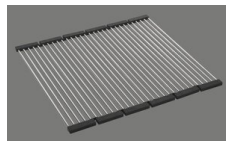

> Weblink
40.001.138.00 / CHF 125.-
Inox Pad