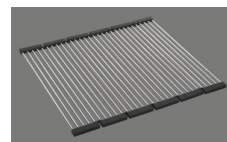

> Weblink
40.001.138.00 / CHF 125.-
Inox Pad