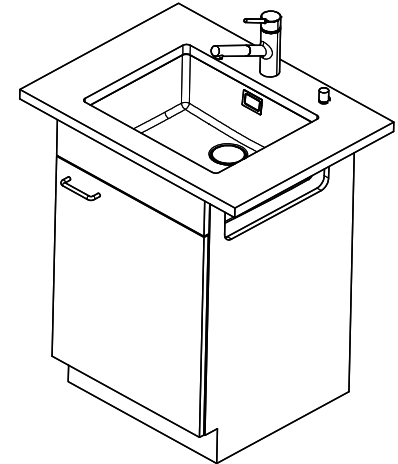

Bohrung für Zug- und Druckknöpfe Ø14
Bohrung für Drehknopf Ø25
Trou pour boutons et Pousoirs de commande Ø14
Trou pour bouton rotatif Ø25
Foro per Pomelli tiranti e Pomelli pulsanti Ø14
Foro per Pomolo girevoli Ø25