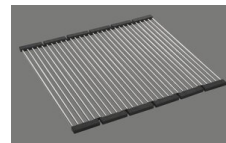

> Weblink
40.001.138.00 / CHF 125.-
Inox Pad