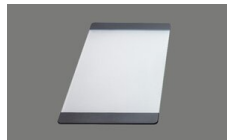

**Accessory**

Optional accessories

> Weblink  
40.000.912.00 / CHF  
106.-  
Colander, perforated

> Weblink  
40.001.289.00 / CHF  
106.-  
Colander, unperforated

> Weblink  
40.000.909.00 / CHF  
151.-  
Chopping board, made of  
glass, white