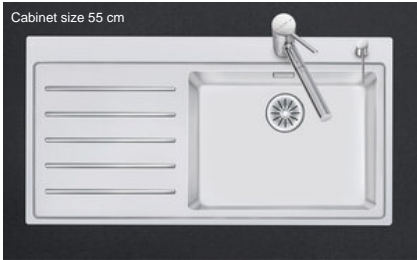

Daneo DAN 100-50IF/A

[> Web link](#)

Fitting style
Flushmount sinks / Flat-mount inset

Model
DAN 100-50IF/A

Material
Stainless steel 18/10

Article no.
10.103.550.00

Cabinet size
55 cm

Basket
3½" TouchFlow

Surface
Matt

VRG
0.19

Price CHF
2'483.- excl. VAT

Dimensions
500x400x188mm

Corner radius
22 mm

Drainboard
Left

Overflow and drain technology

Sieve - type S