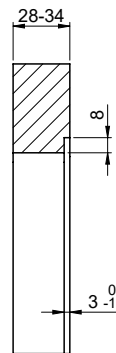

A-A (1 : 2)

Vom flächenbündigen Einbau in beschichteten Spanplatten raten wir ab.
Nous vous déconseillons le montage à fleur sur des panneaux de particules enduits.
Sconsigliamo il montaggio a filo top in pannelli di truciolato laminato.