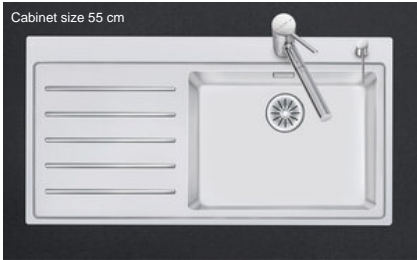

Daneo DAN 100-50IF/A

[> Web link](#)

Fitting style
Flushmount sinks / Flat-mount inset

Model
DAN 100-50IF/A

Material
Stainless steel 18/10

Article no.
10.103.551.00

Cabinet size
55 cm

Basket
3½" Tipo

Surface
Matt

Price CHF
2'244.- excl. VAT

Dimensions
500x400x188mm

Corner radius
22 mm

Drainboard
Left

Overflow and drain technology

Sieve - type S

Swivelling overflow cap