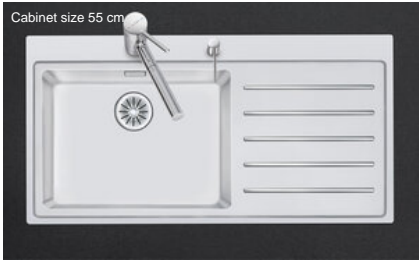

Daneo DAN 100-50IF/A > Web link

Fitting style
Flushmount sinks / Flat-mount inset

Model
DAN 100-50IF/A

Material
Stainless steel 18/10

Article no.
10.103.552.00

Cabinet size
55 cm

Basket
3½" Tipo

Surface
Matt

Price CHF
2'244.- excl. VAT

Dimensions
500x400x188mm

Corner radius
22 mm

Drainboard
Right

Overflow and drain technology

Sieve - type S

Swivelling overflow cap

Basket pre-assembly
Assembly of the valve at the factory

Dispenser - mounting option
All models

Overflow and drain technology
Standard pull-up knob

Prices (as of 06.05.26/excl. VAT)

Model	Material	Basket	Drainboard	Article no.	Price CHF	
Daneo DAN 100-50IF/A	Stainless steel 18/10, Matt	3½" Tipo	Left	10.103.551.00	2'244.-	> Weblink
		3½" Tipo	Right	10.103.552.00	2'244.-	> Weblink
		3½" TouchFlow	Left	10.103.550.00	2'483.-	> Weblink
		3½" TouchFlow	Right	10.103.553.00	2'483.-	> Weblink