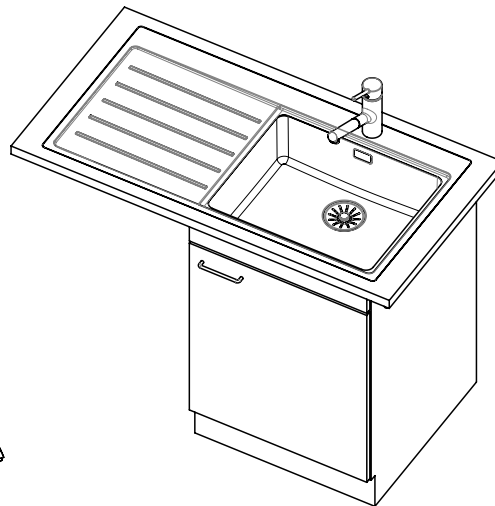

> Weblink  
40.000.912.00 / CHF 106.-  
Colander, perforated

> Weblink  
40.001.289.00 / CHF 106.-  
Colander, unperforated

> Weblink  
40.000.909.00 / CHF 151.-  
Chopping board, made of glass, white

> Weblink  
40.001.140.00 / CHF 125.-  
Inox Pad