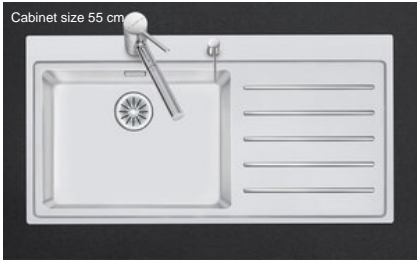

Daneo DAN 100-50IF/A

[> Web link](#)

Fitting style
Flushmount sinks / Flat-mount inset

Model
DAN 100-50IF/A

Material
Stainless steel 18/10

Article no.
10.103.553.00

Cabinet size
55 cm

Basket
3½" TouchFlow

Surface
Matt

VRG
0.19

Price CHF
2'483,- excl. VAT

Dimensions
500x400x188mm

Corner radius
22 mm

Drainboard
Right

Overflow and drain technology

Sieve - type S