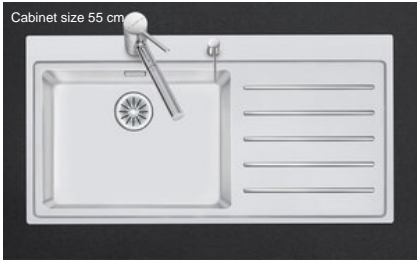

Daneo DAN 100-50IF/A

[> Web link](#)

Fitting style
Flushmount sinks / Flat-mount inset

Model
DAN 100-50IF/A

Material
Stainless steel 18/10

Article no.
10.103.553.00

Cabinet size
55 cm

Basket
3½" TouchFlow

Surface
Matt

VRG
0.19

Price CHF
2'483.- excl. VAT

Dimensions
500x400x188mm

Corner radius
22 mm

Drainboard
Right

Overflow and drain technology

Sieve - type S