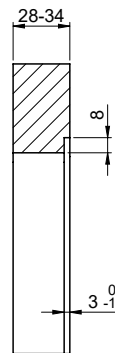

A-A (1 : 2)

Vom flächenbündigen Einbau in beschichteten Spanplatten raten wir ab.
Nous vous déconseillons le montage à fleur sur des panneaux de particules enduits.
Sconsigliamo il montaggio a filo top in pannelli di truciolato laminato.