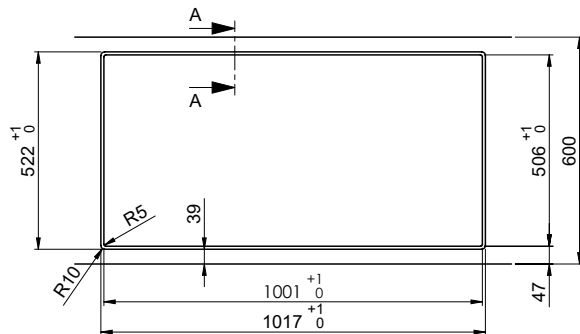

Silikon
Silicone

Vom flächenbündigen Einbau in beschichteten Spanplatten raten wir ab.
Nous vous déconseillons le montage à fleur sur des panneaux de particules enduits.
Sconsigliamo il montaggio a filo top in pannelli di truciolato laminato.